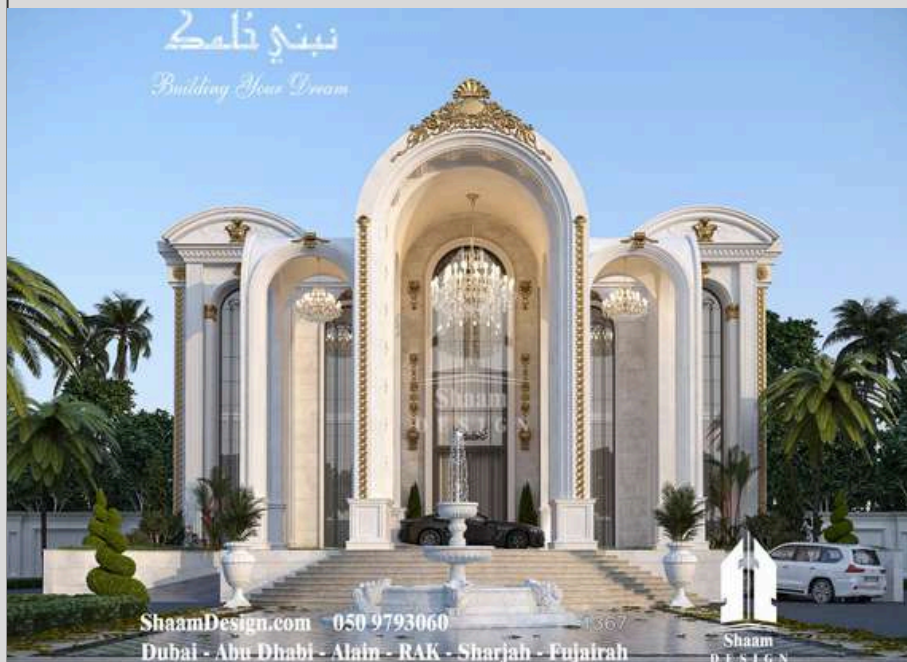

Portfolio Showcase

RESIDENTIAL CLASSIC PROJECT

we build a world of luxury and distinctive villa design for all requirements from classic and newclassical to modern villa .