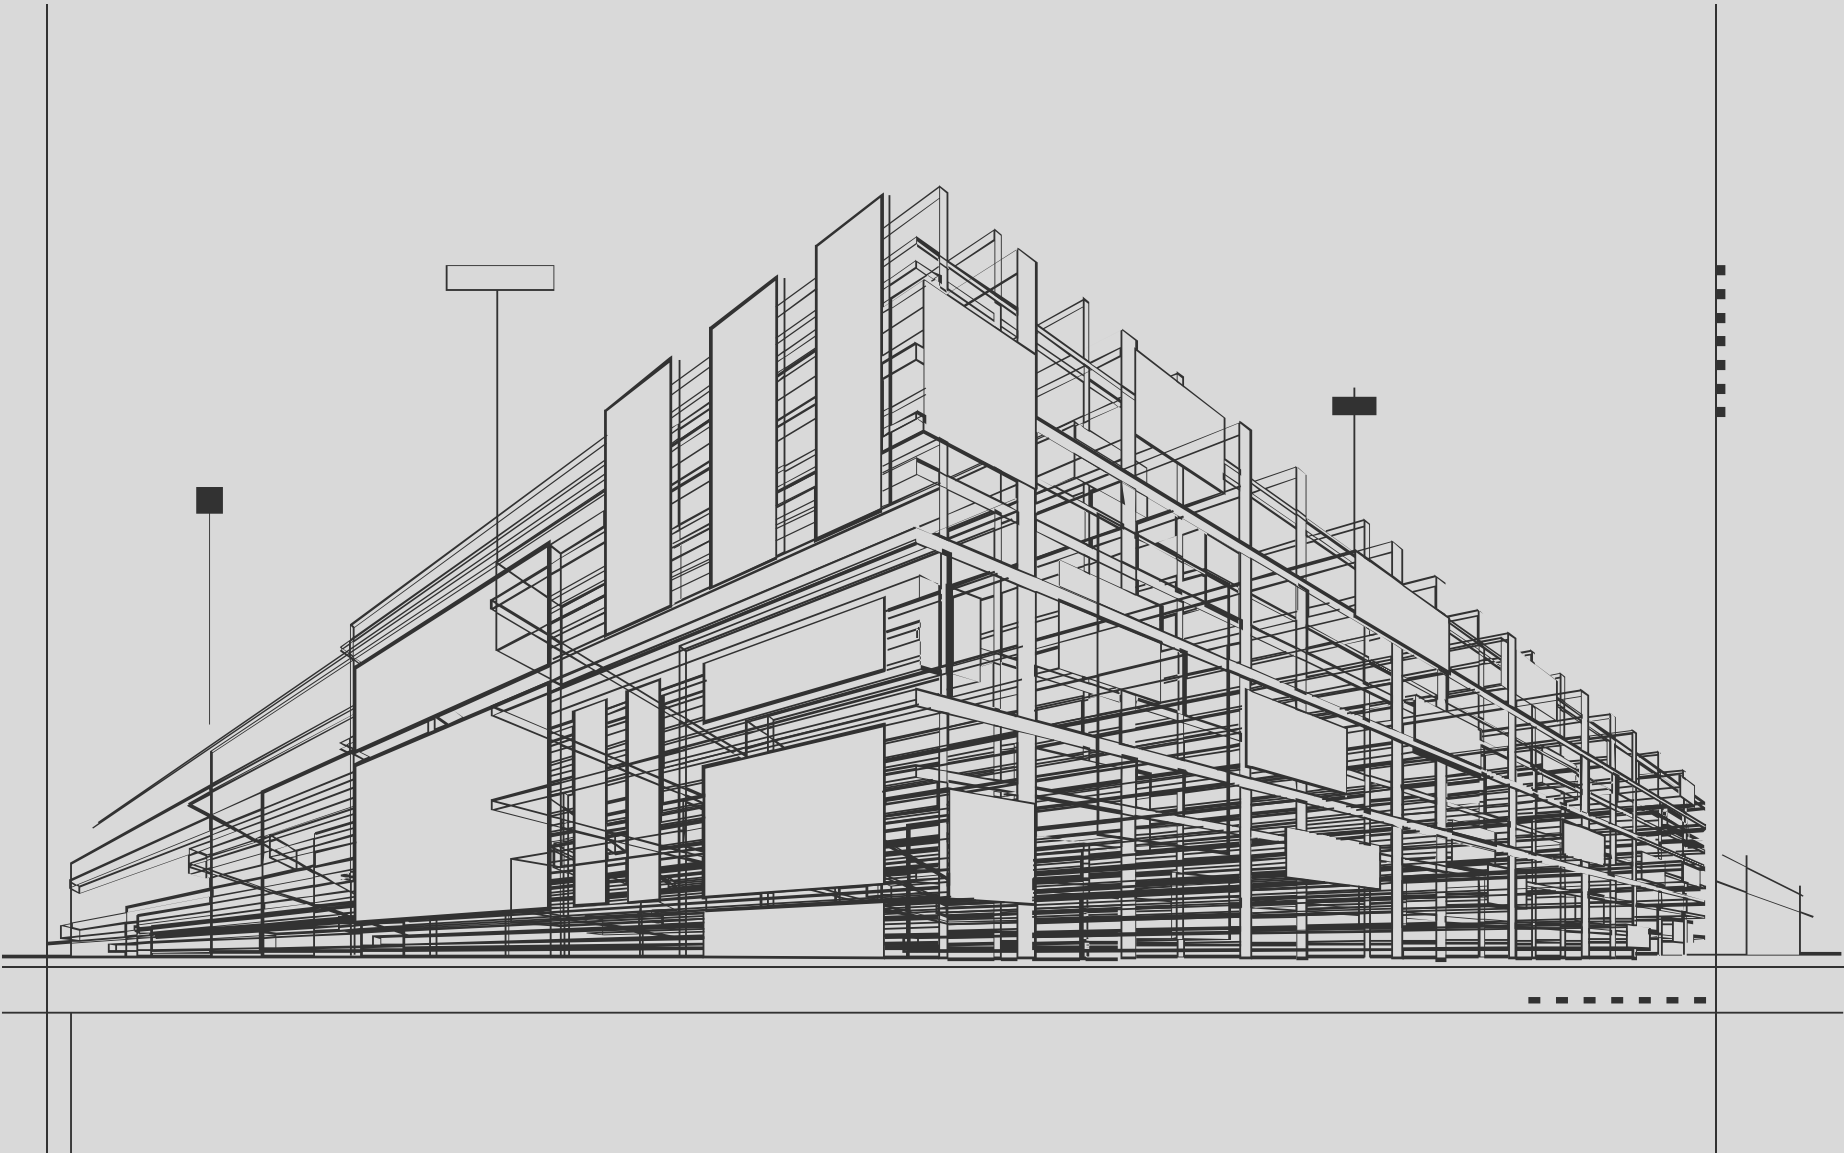

OUR FOUNDER & CEO

BUILDING THE FUTURE WITH SHAAM ARCHITECTS

EYAD A MUTEB

FOUNDER & CEO OF SHAAM ARCHITECTS
CHIEF EXECUTIVE OFFICER OF Shaam ARCHITECTS
FROM 2010 - CURRENT ARCHITECTURE ENGINEER -
GRADUATED AT 2007 FROM ALEPPO UNIVERSITY .