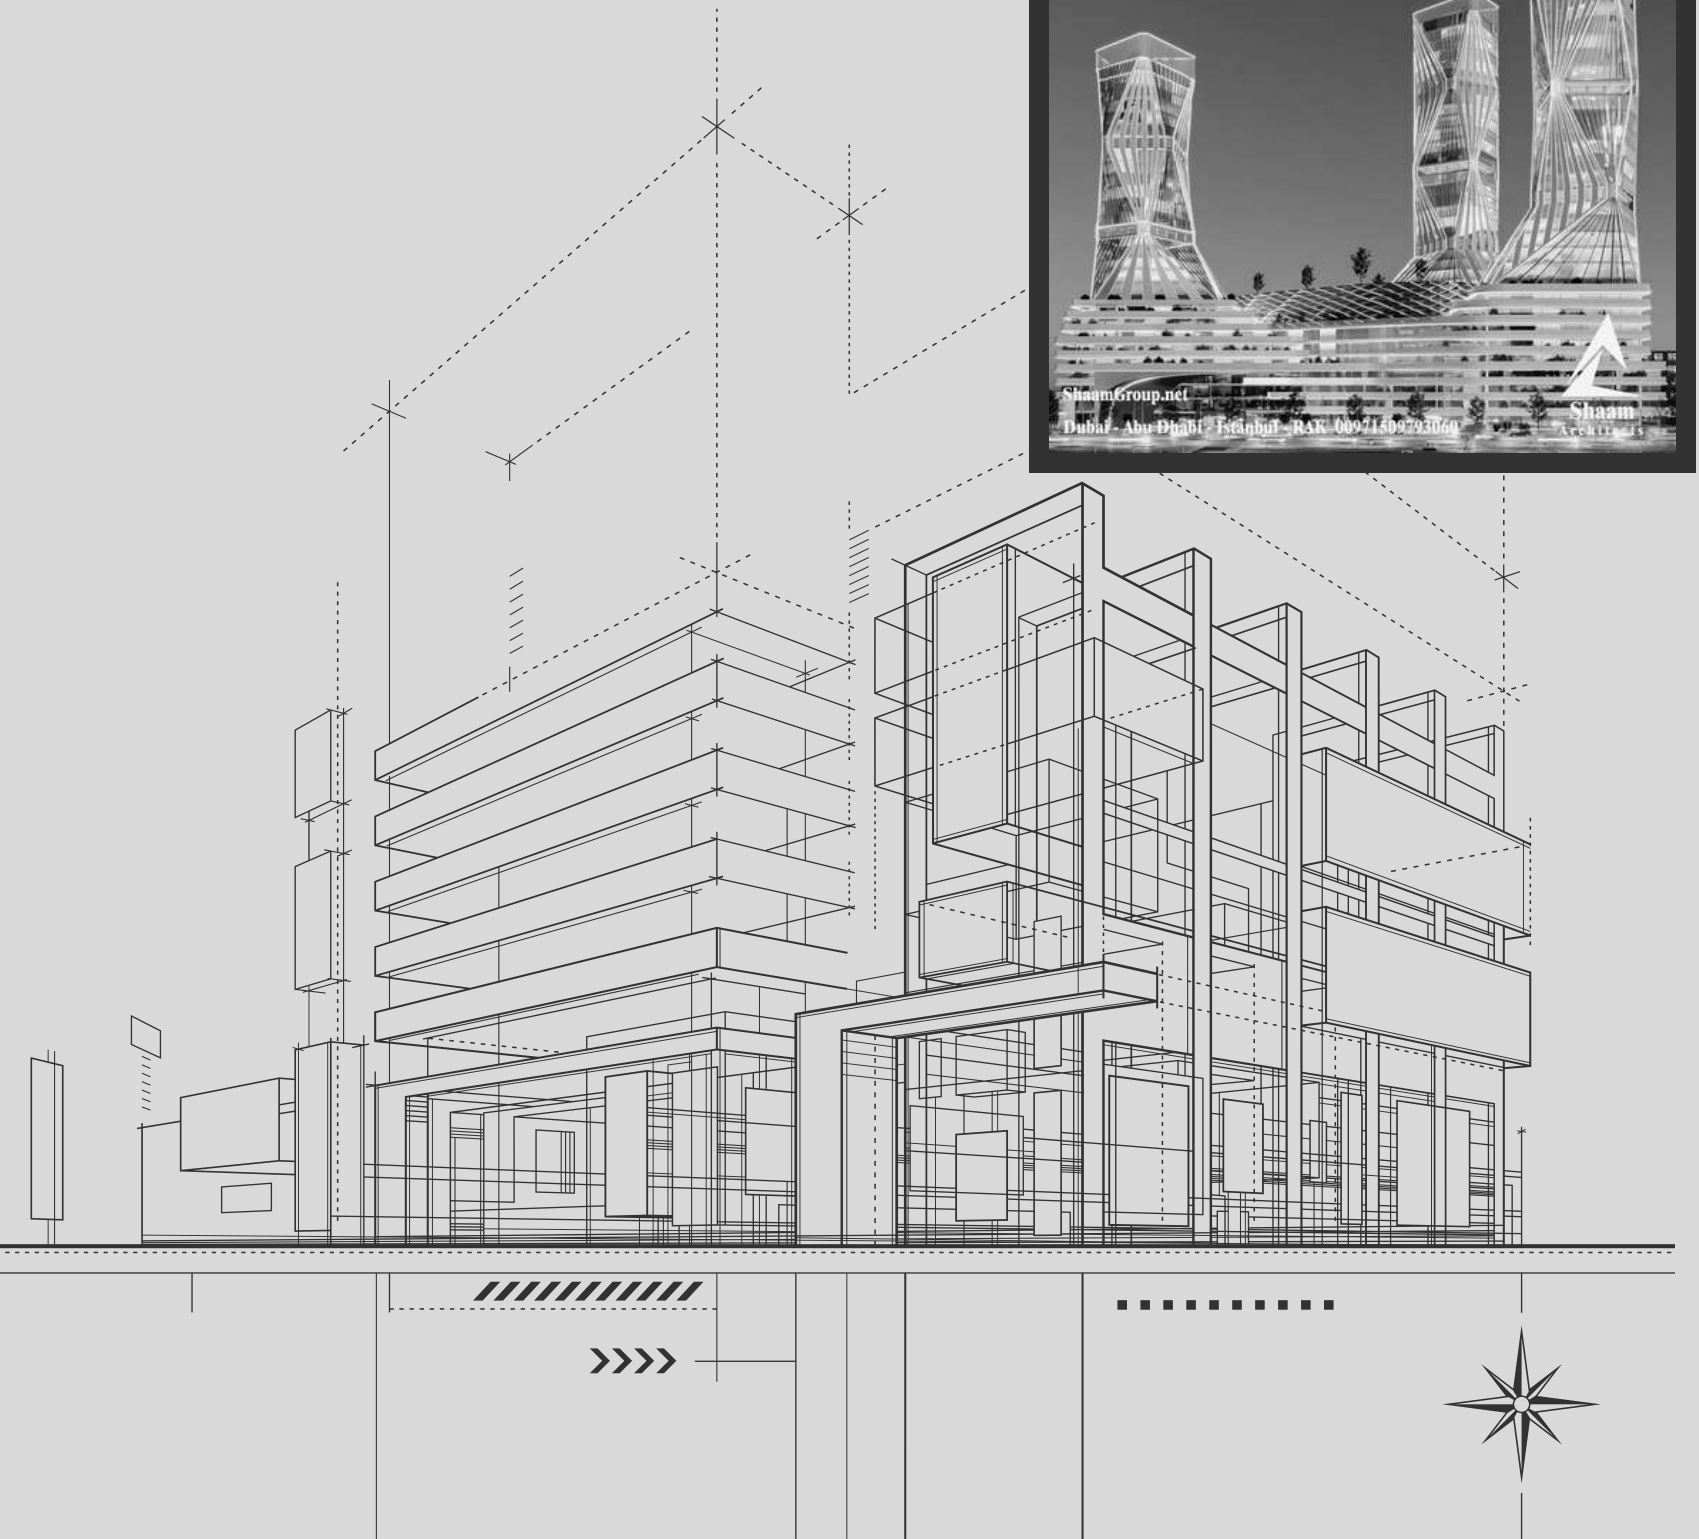

Mission :

AT Shaam Architects , our mission is to transform visionary ideas into architectural masterpieces . we are dedicated to delivering innovative , client - centered solutions that blend functionality with creativity , while upholding the highest standards of quality , sustainability , and integrity . every project we undertake is a commitment to excellence | ensuring that our designs inspire and elevate the spaces they inhabit .

INNOVATION IN ARCHITECTURE