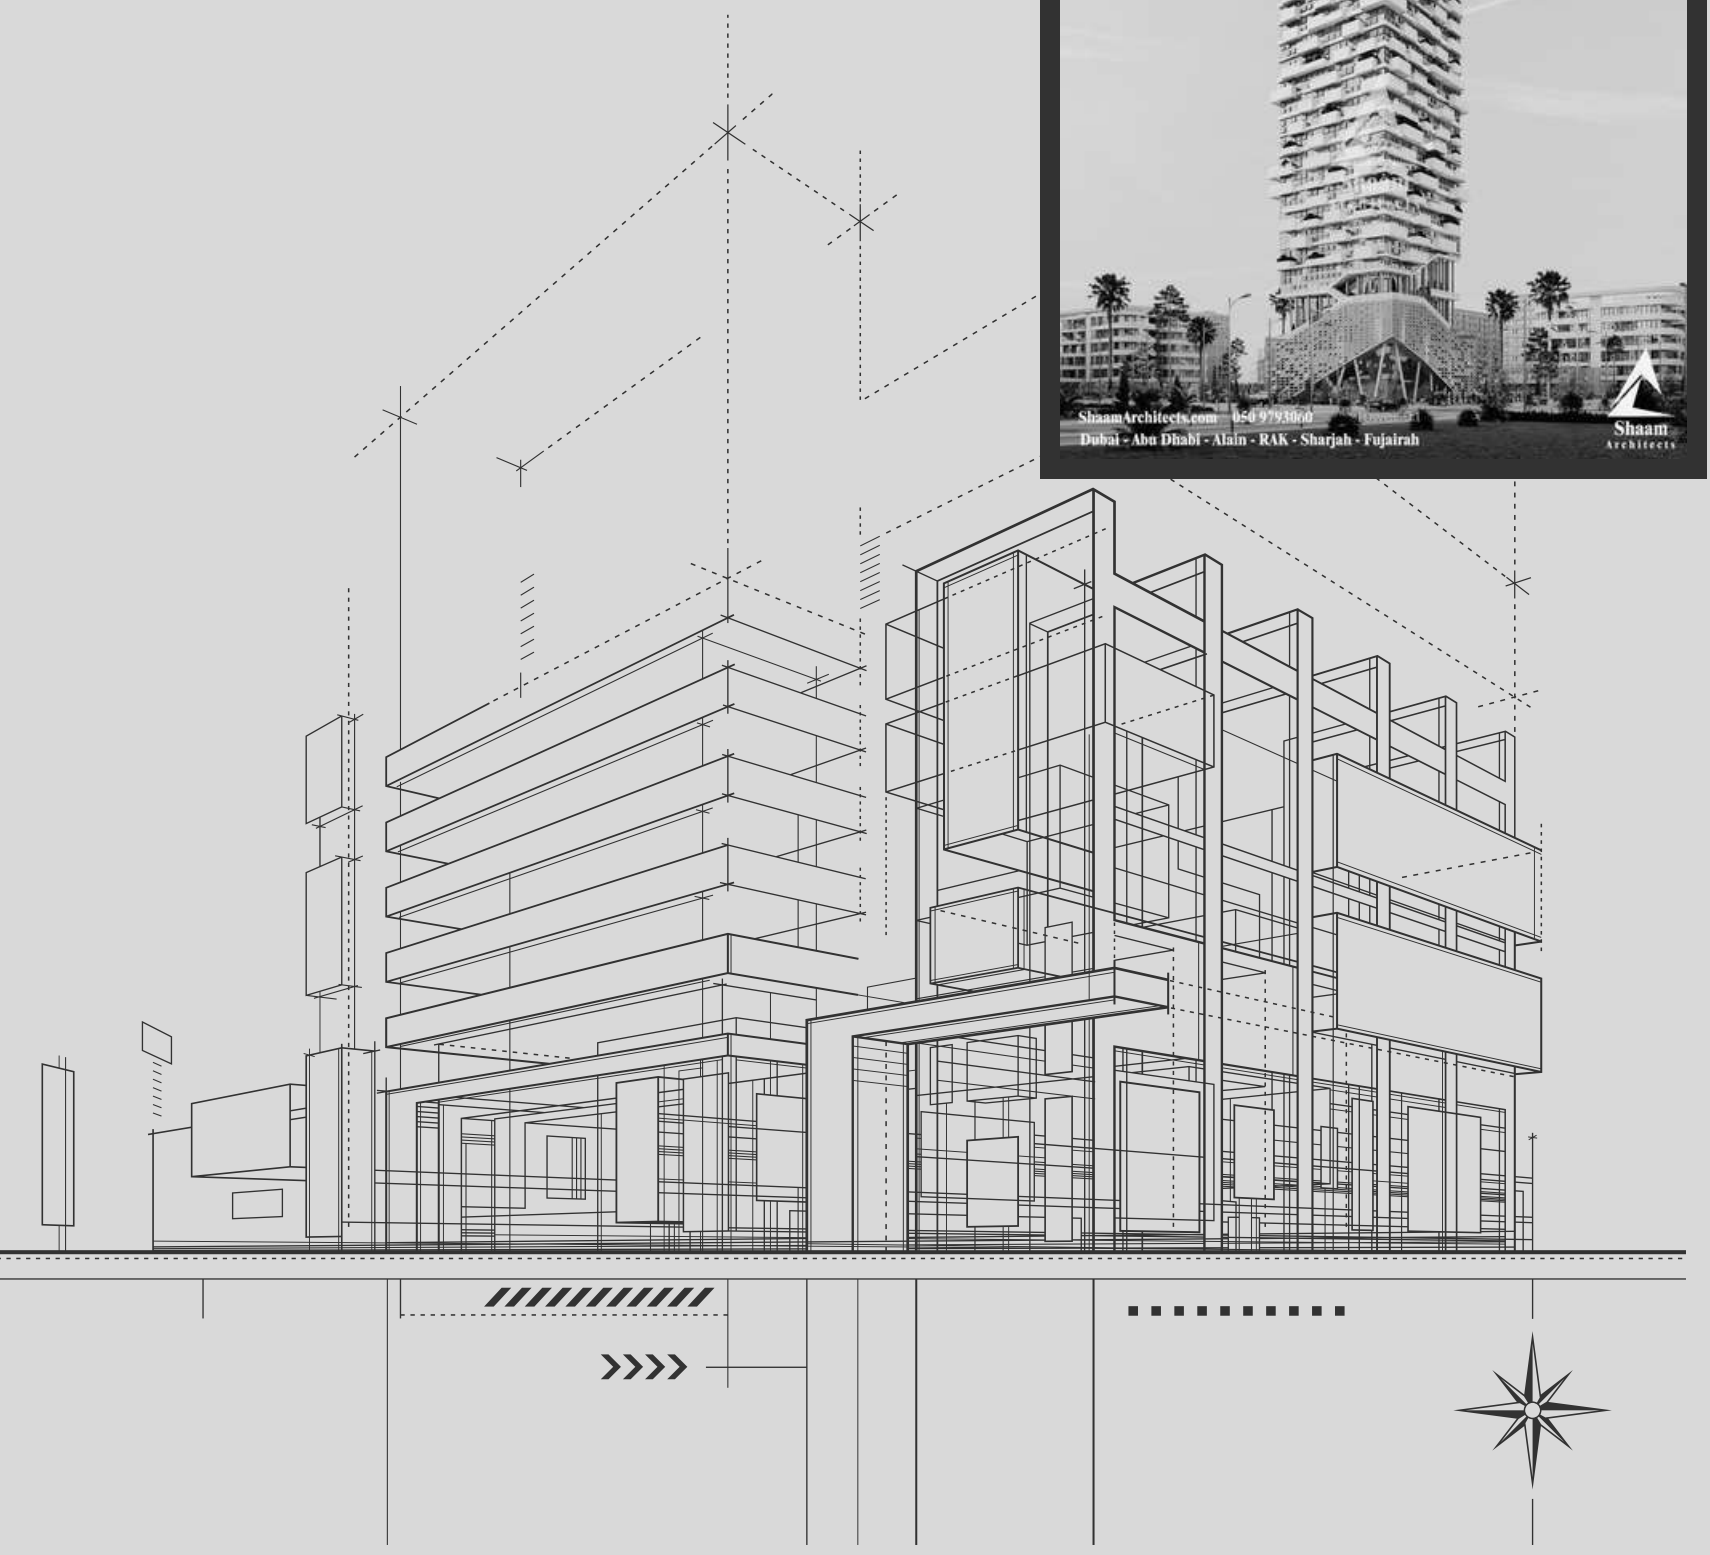

Vision :

our vision is to be a leading force in the world of architecture and design | continuously pushing the boundaries of creativity and innovation .
we aspire to shape iconic spaces that resonate with their environments , setting new benchmarks in design excellence and sustainability , while fostering long - lasting relationships with our clients built on trust and collaboration .

INNOVATION IN ARCHITECTURE