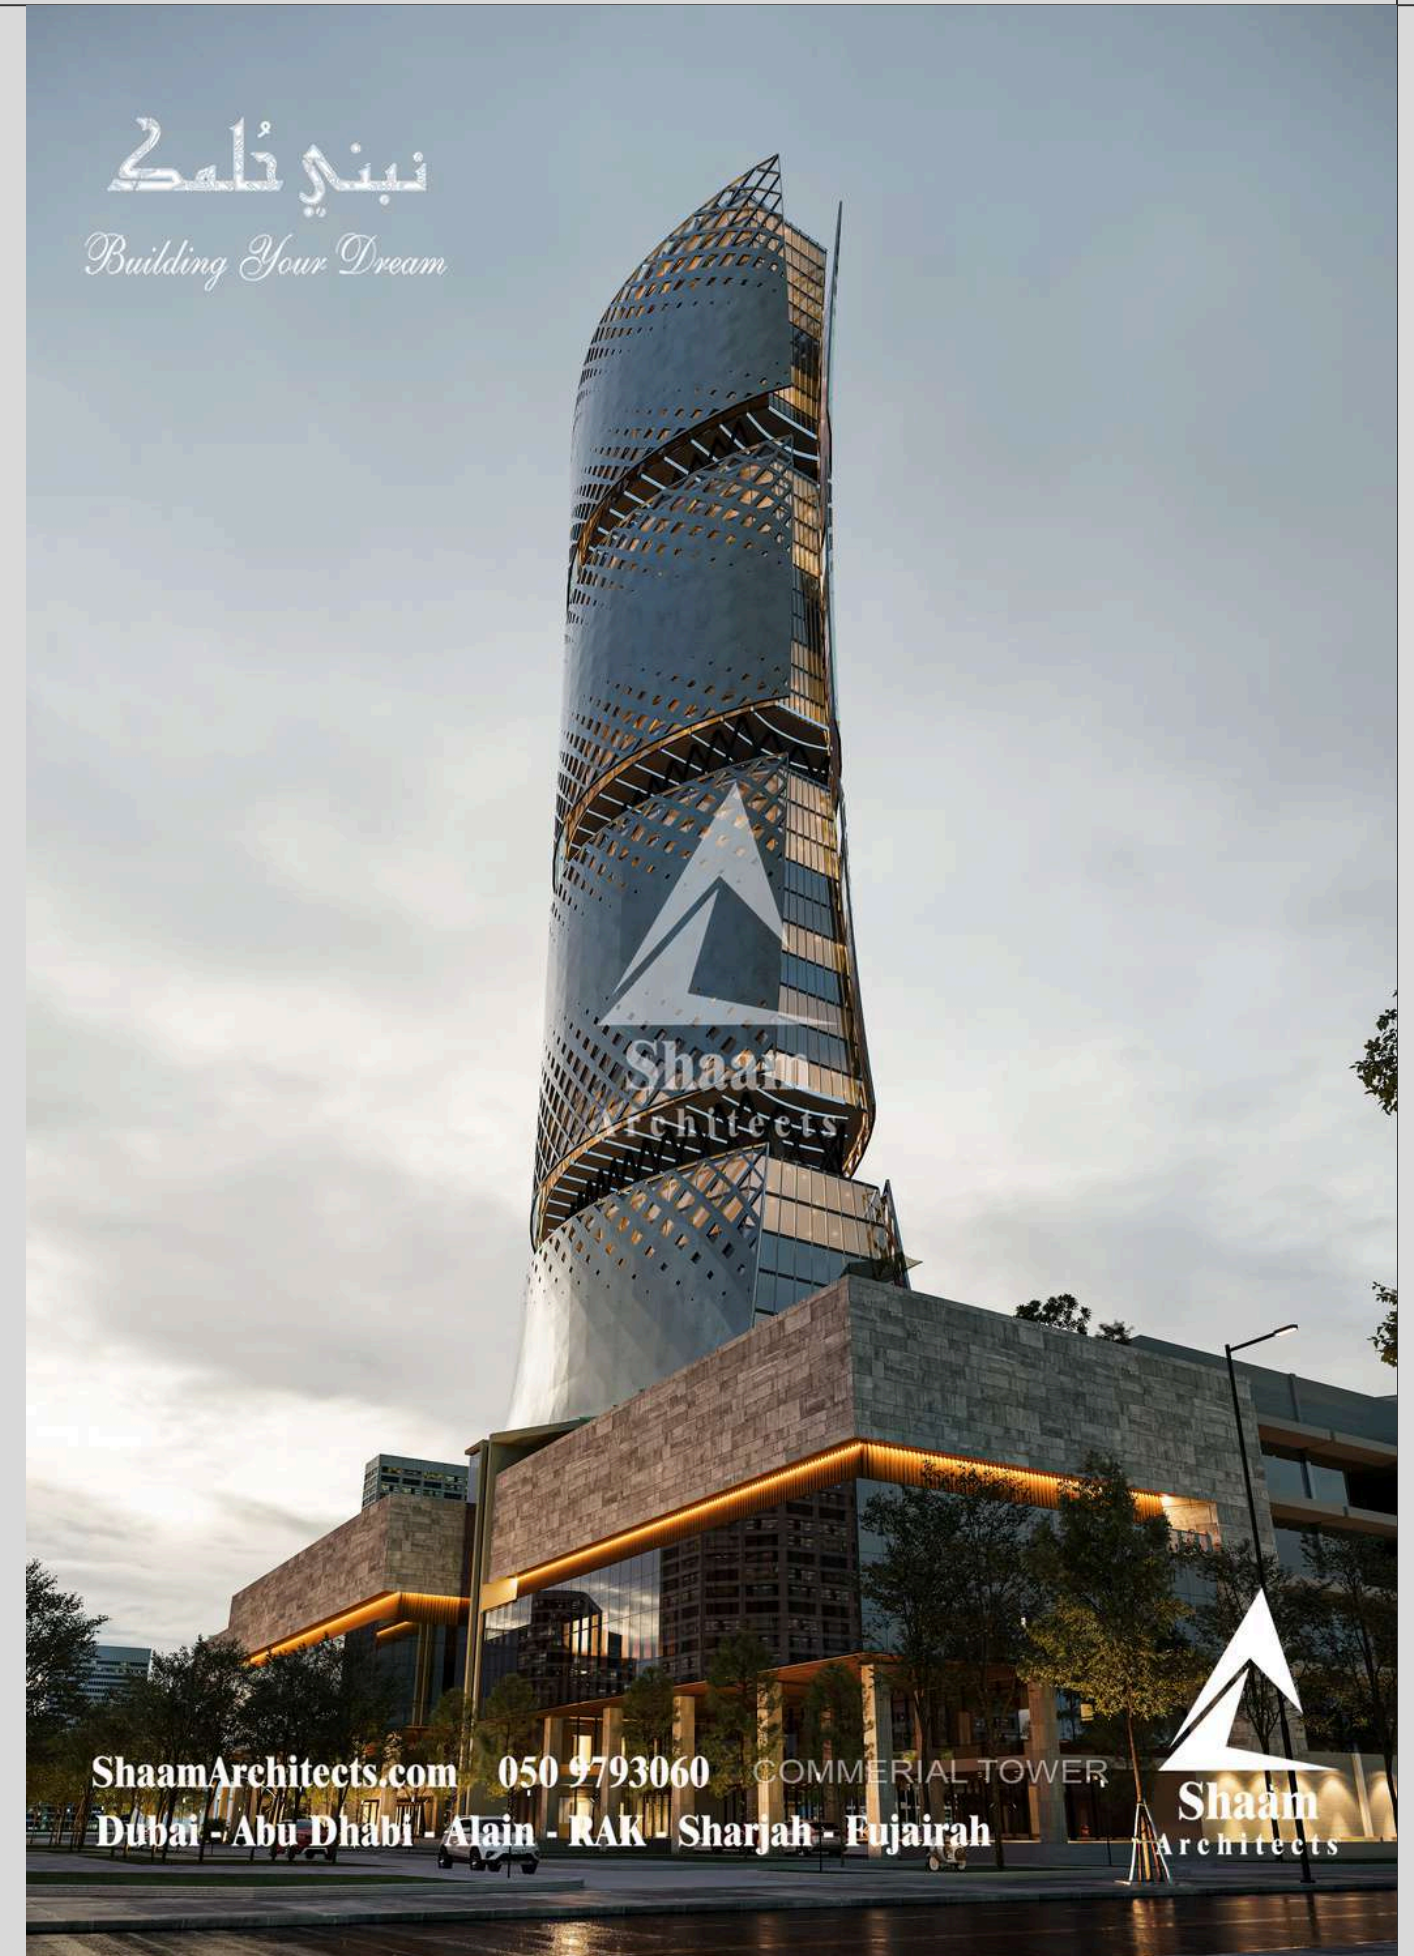

- **RESIDENTIAL AND COMMERCIAL TOWER .**
- **LOCATION : QATAR**
- **G + 30 + ROOF**