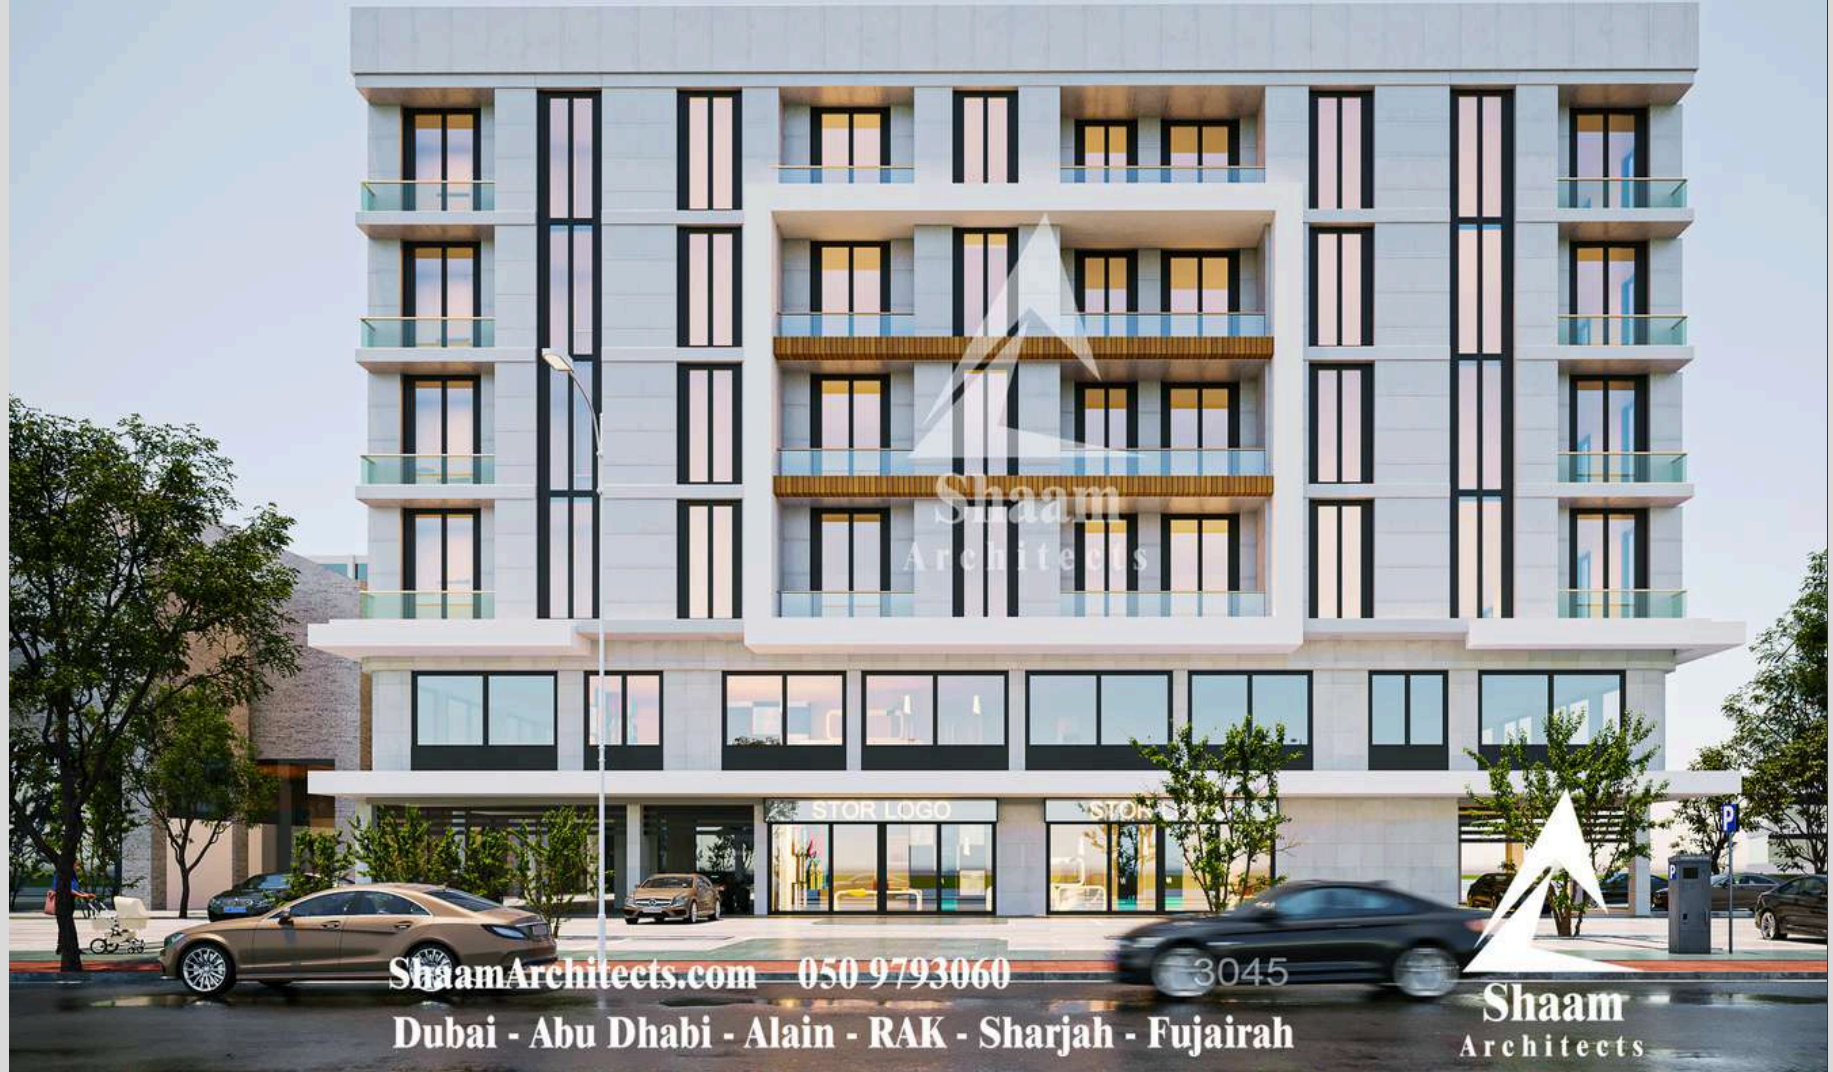

ShaamArchitects.com 050 9793060 3045

Dubai - Abu Dhabi - Alain - RAK - Sharjah - Fujairah

Shaam Architects